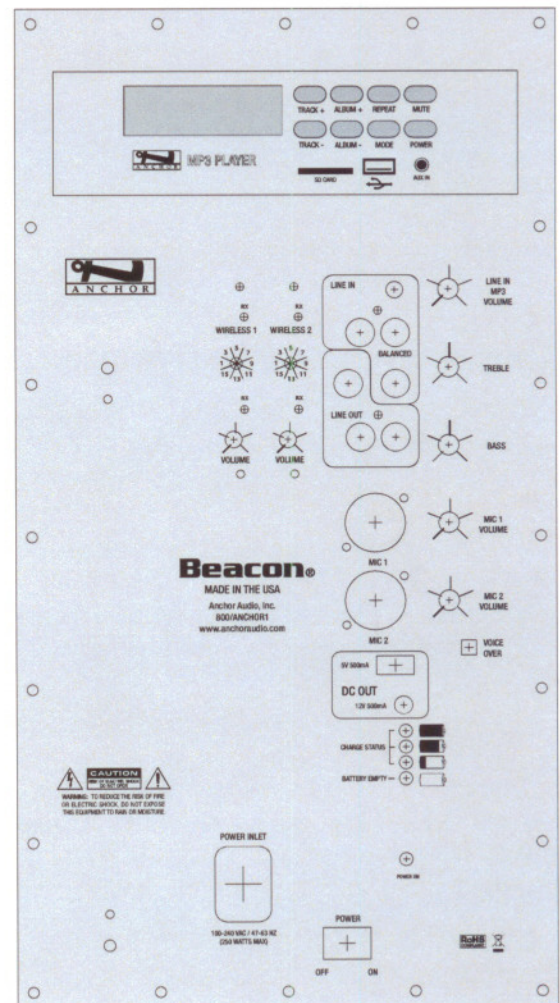

FEATURES

- True AC/DC, 110/220V power supply
- 150W AC mode / 125W DC mode
- 112 dB of clear sound
- Reaches crowds of 5000+
- Up to two built-in UHF wireless receivers
- Receiver has 16 user-selectable channels
- "Voice over" music ducking feature
- Lightweight array tower has eight 4" neodymium speakers
- Base has three 8" neodymium subwoofers
- Propriety Class D amplifier
- Two universal microphone input jacks
- Optional built-in MP3 player accepts SD card, USB flash drive or 3.5mm auxiliary input for iPod
- Charging LED bar indicator
- 5V USB charger
- Nylon mesh storage bag
- Durable enclosure case with wheels and retractable handle
- UV treated / fade resistant case

BBP-7500 Beacon **Basic** Package includes:

- BEA-7500MU1 with MP3 player and one wireless receiver
- Choice of transmitter: WH-6000 handheld or WB-6000 body pack
- Choice of wireless mic (requires WB-6000): LM-60 lapel, CM-60 collar, HBM-TA4F headband, or EM-TA4F UltraLite

BDP-7500 Beacon **Deluxe** Package includes:

- BEA-7500MU2 with MP3 player and two wireless receivers
- Choice of two transmitters: WH-6000 handheld or WB-6000 body pack
- Choice of wireless mic (requires WB-6000): LM-60 lapel, CM-60 collar, HBM-TA4F headband, or EM-TA4F UltraLite