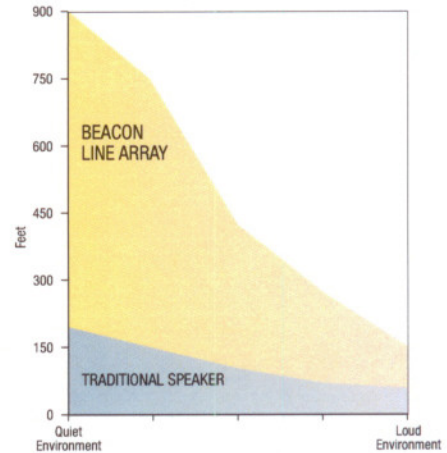

FEATURES

- True AC/DC, 110/220V power supply
- 150W AC mode / 125W DC mode
- 112 dB of clear sound
- Reaches crowds of 5000+
- Up to two built-in UHF wireless receivers
- Receiver has 16 user-selectable channels
- "Voice over" music ducking feature
- Lightweight array tower has eight 4" neodymium speakers
- Base has three 8" neodymium subwoofers
- Propriety Class D amplifier
- Two universal microphone input jacks
- Optional built-in MP3 player accepts SD card, USB flash drive or 3.5mm auxiliary input for iPod
- Charging LED bar indicator
- 5V USB charger
- Nylon mesh storage bag
- Durable enclosure case with wheels and retractable handle
- UV treated / fade resistant case

Beacon Line Array will cover the distance 2 to 4 times of a traditional speaker with the same level of power

BBP-7500 Beacon **Basic** Package includes:

- BEA-7500MU1 with MP3 player and one wireless receiver
- Choice of transmitter: WH-6000 handheld or WB-6000 body pack
- Choice of wireless mic (requires WB-6000): LM-60 lapel, CM-60 collar, HBM-TA4F headband, or EM-TA4F UltraLite

BDP-7500 Beacon **Deluxe** Package includes:

- BEA-7500MU2 with MP3 player and two wireless receivers
- Choice of two transmitters: WH-6000 handheld or WB-6000 body pack
- Choice of wireless mic (requires WB-6000): LM-60 lapel, CM-60 collar, HBM-TA4F headband, or EM-TA4F UltraLite